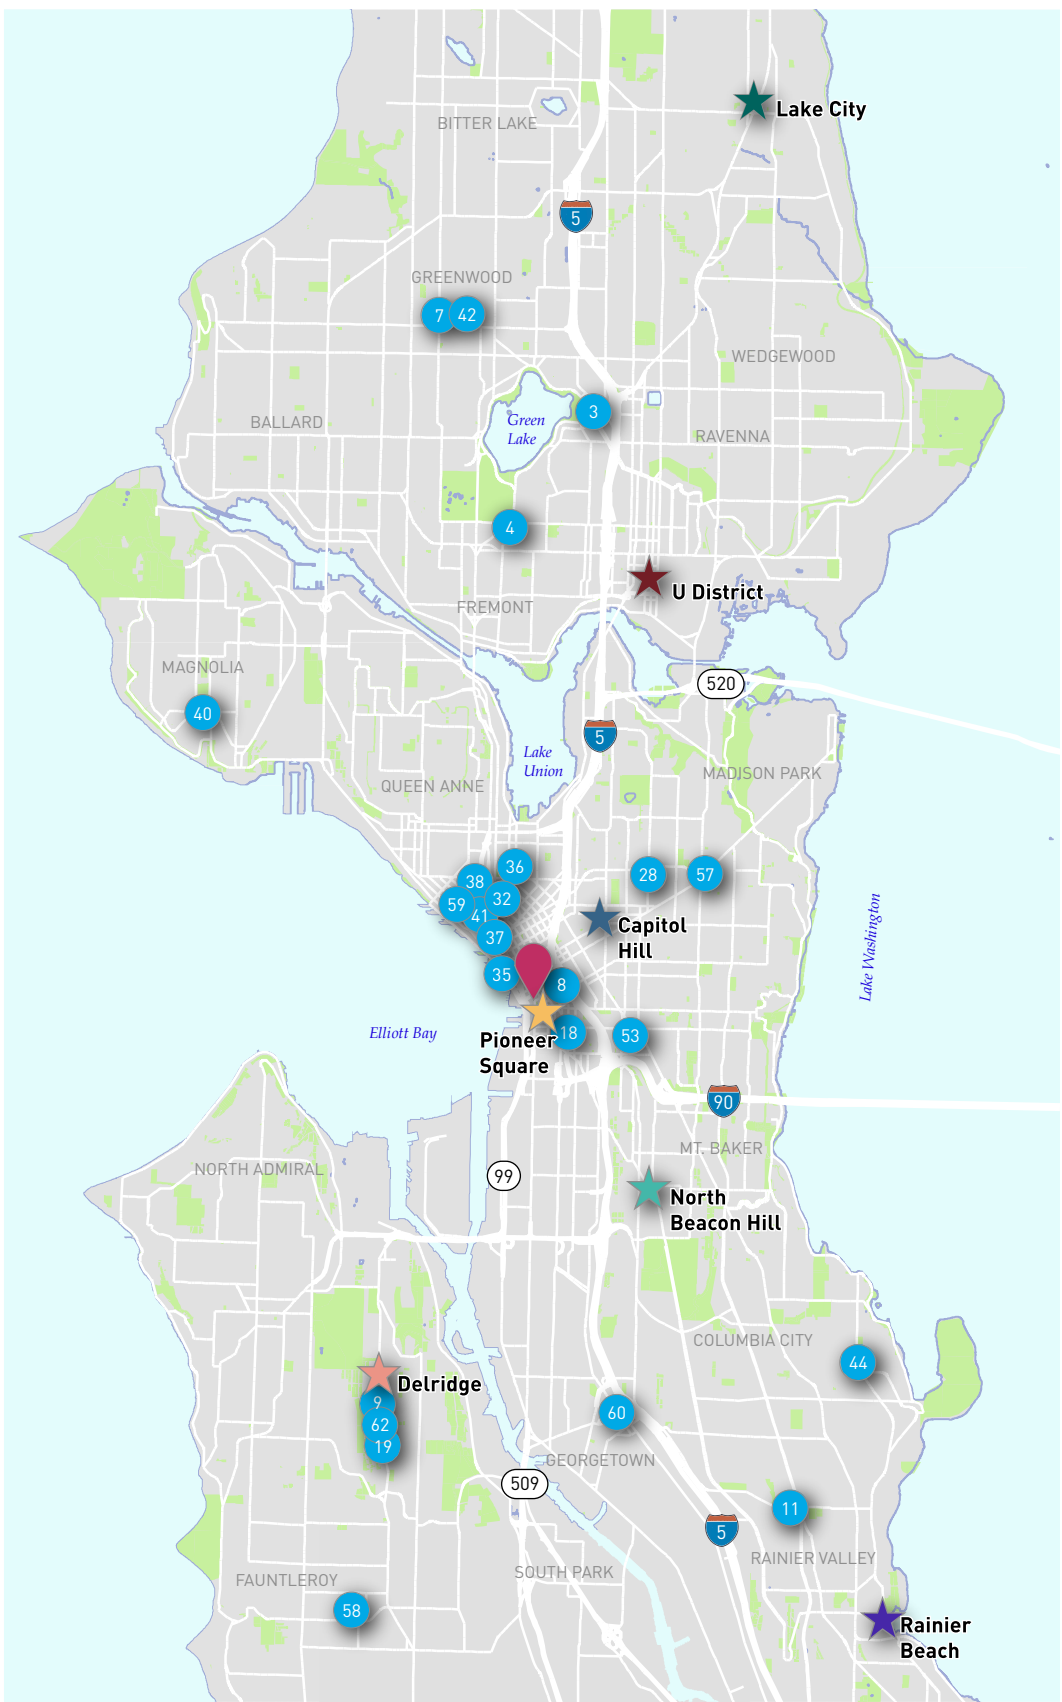

PARK(ing) DAY 2018 (Seattle)

Friday, September 21, 2018 | 9AM - 7PM

What is PARK(ing) Day?

PARK(ing) Day is an annual global event where anyone can temporarily transform parking spaces into people spaces. PARK(ing) Day provides an opportunity to reimagine how streets can be used.

Seattle PARK(ing) Day 2018 has pop-up parks spread throughout the city, as well as neighborhood clusters of pop-up parks, where you can see a bunch at once!

Pop-up Park Locations

- # City-wide pop-up parks
- ★ Lake City Cluster
Lake City Way NE & NE 125th St
- ★ U District Cluster
NE 42nd St & University Way NE
- ★ Capitol Hill Cluster
E Pike St & Belmont Ave
- ★ Pioneer Square Cluster
2nd Ave S & S Washington St
- ★ North Beacon Hill Cluster
Beacon Ave S & S McClellan St
- ★ Delridge Cluster
Delridge Way SW & SW Findlay St
- ★ Rainier Beach Cluster
S Henderson St & Seward Park Ave S